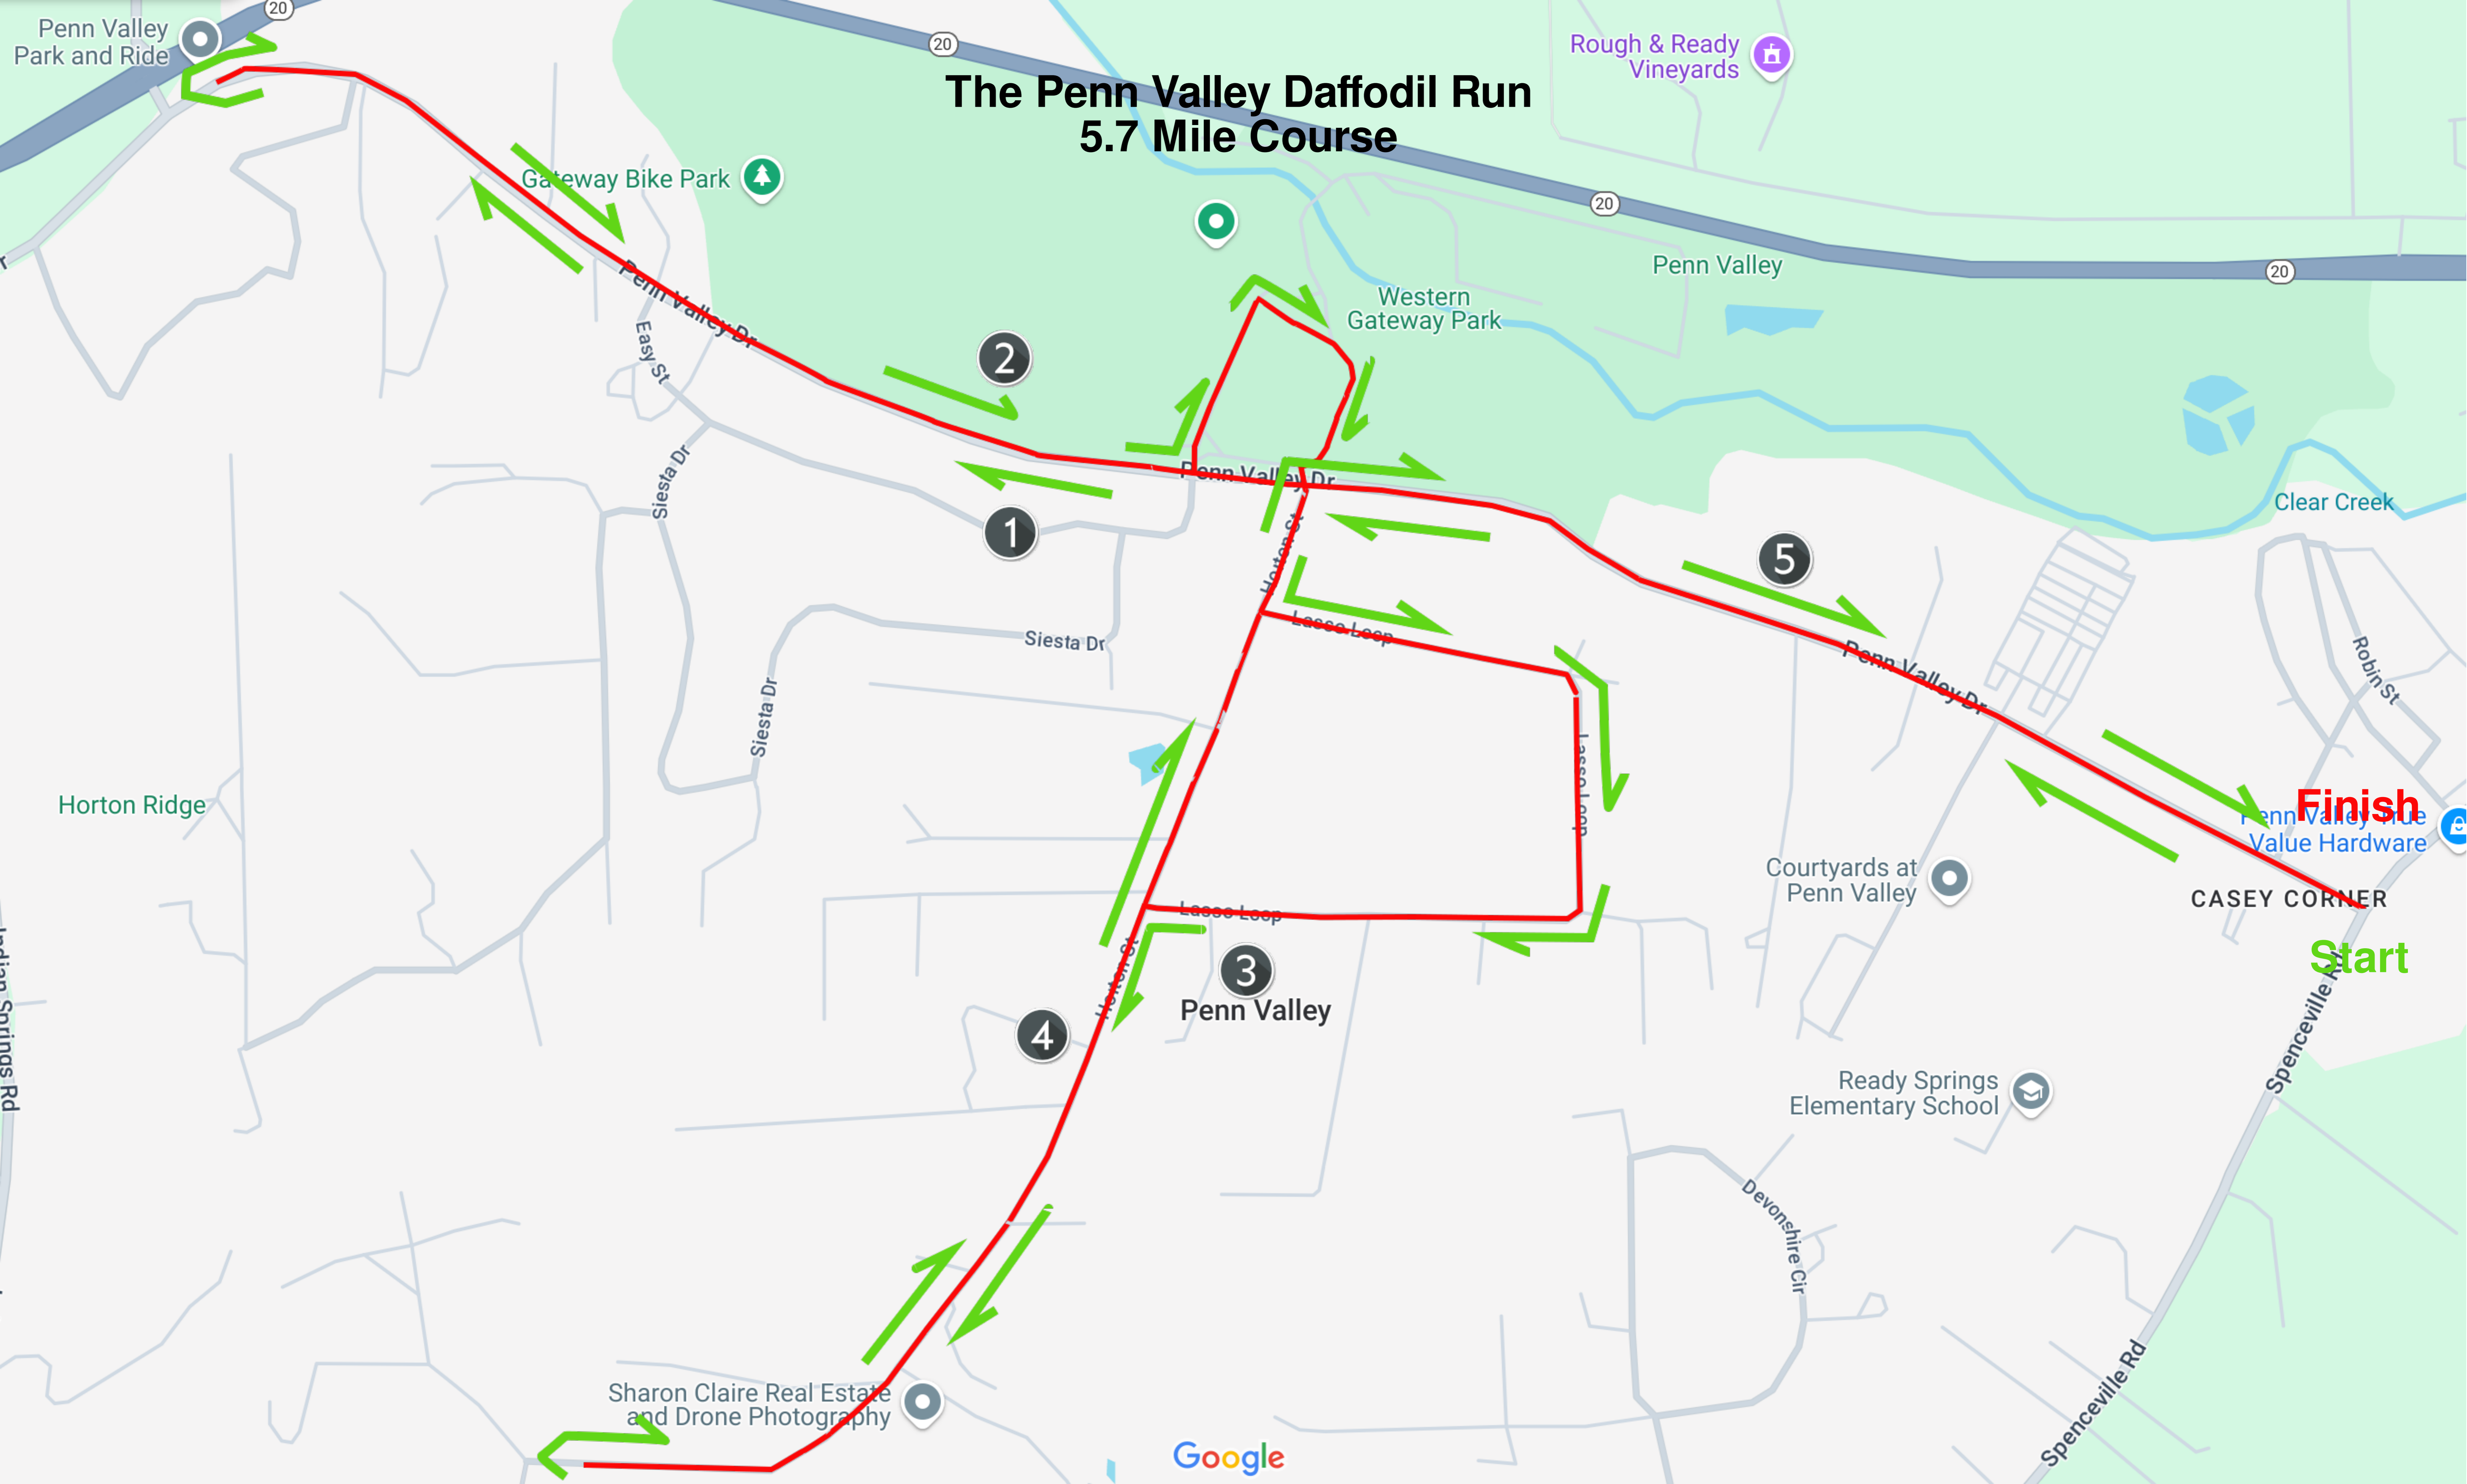

# The Penn Valley Daffodil Run 5.7 Mile Course

**Finish**

**Start**