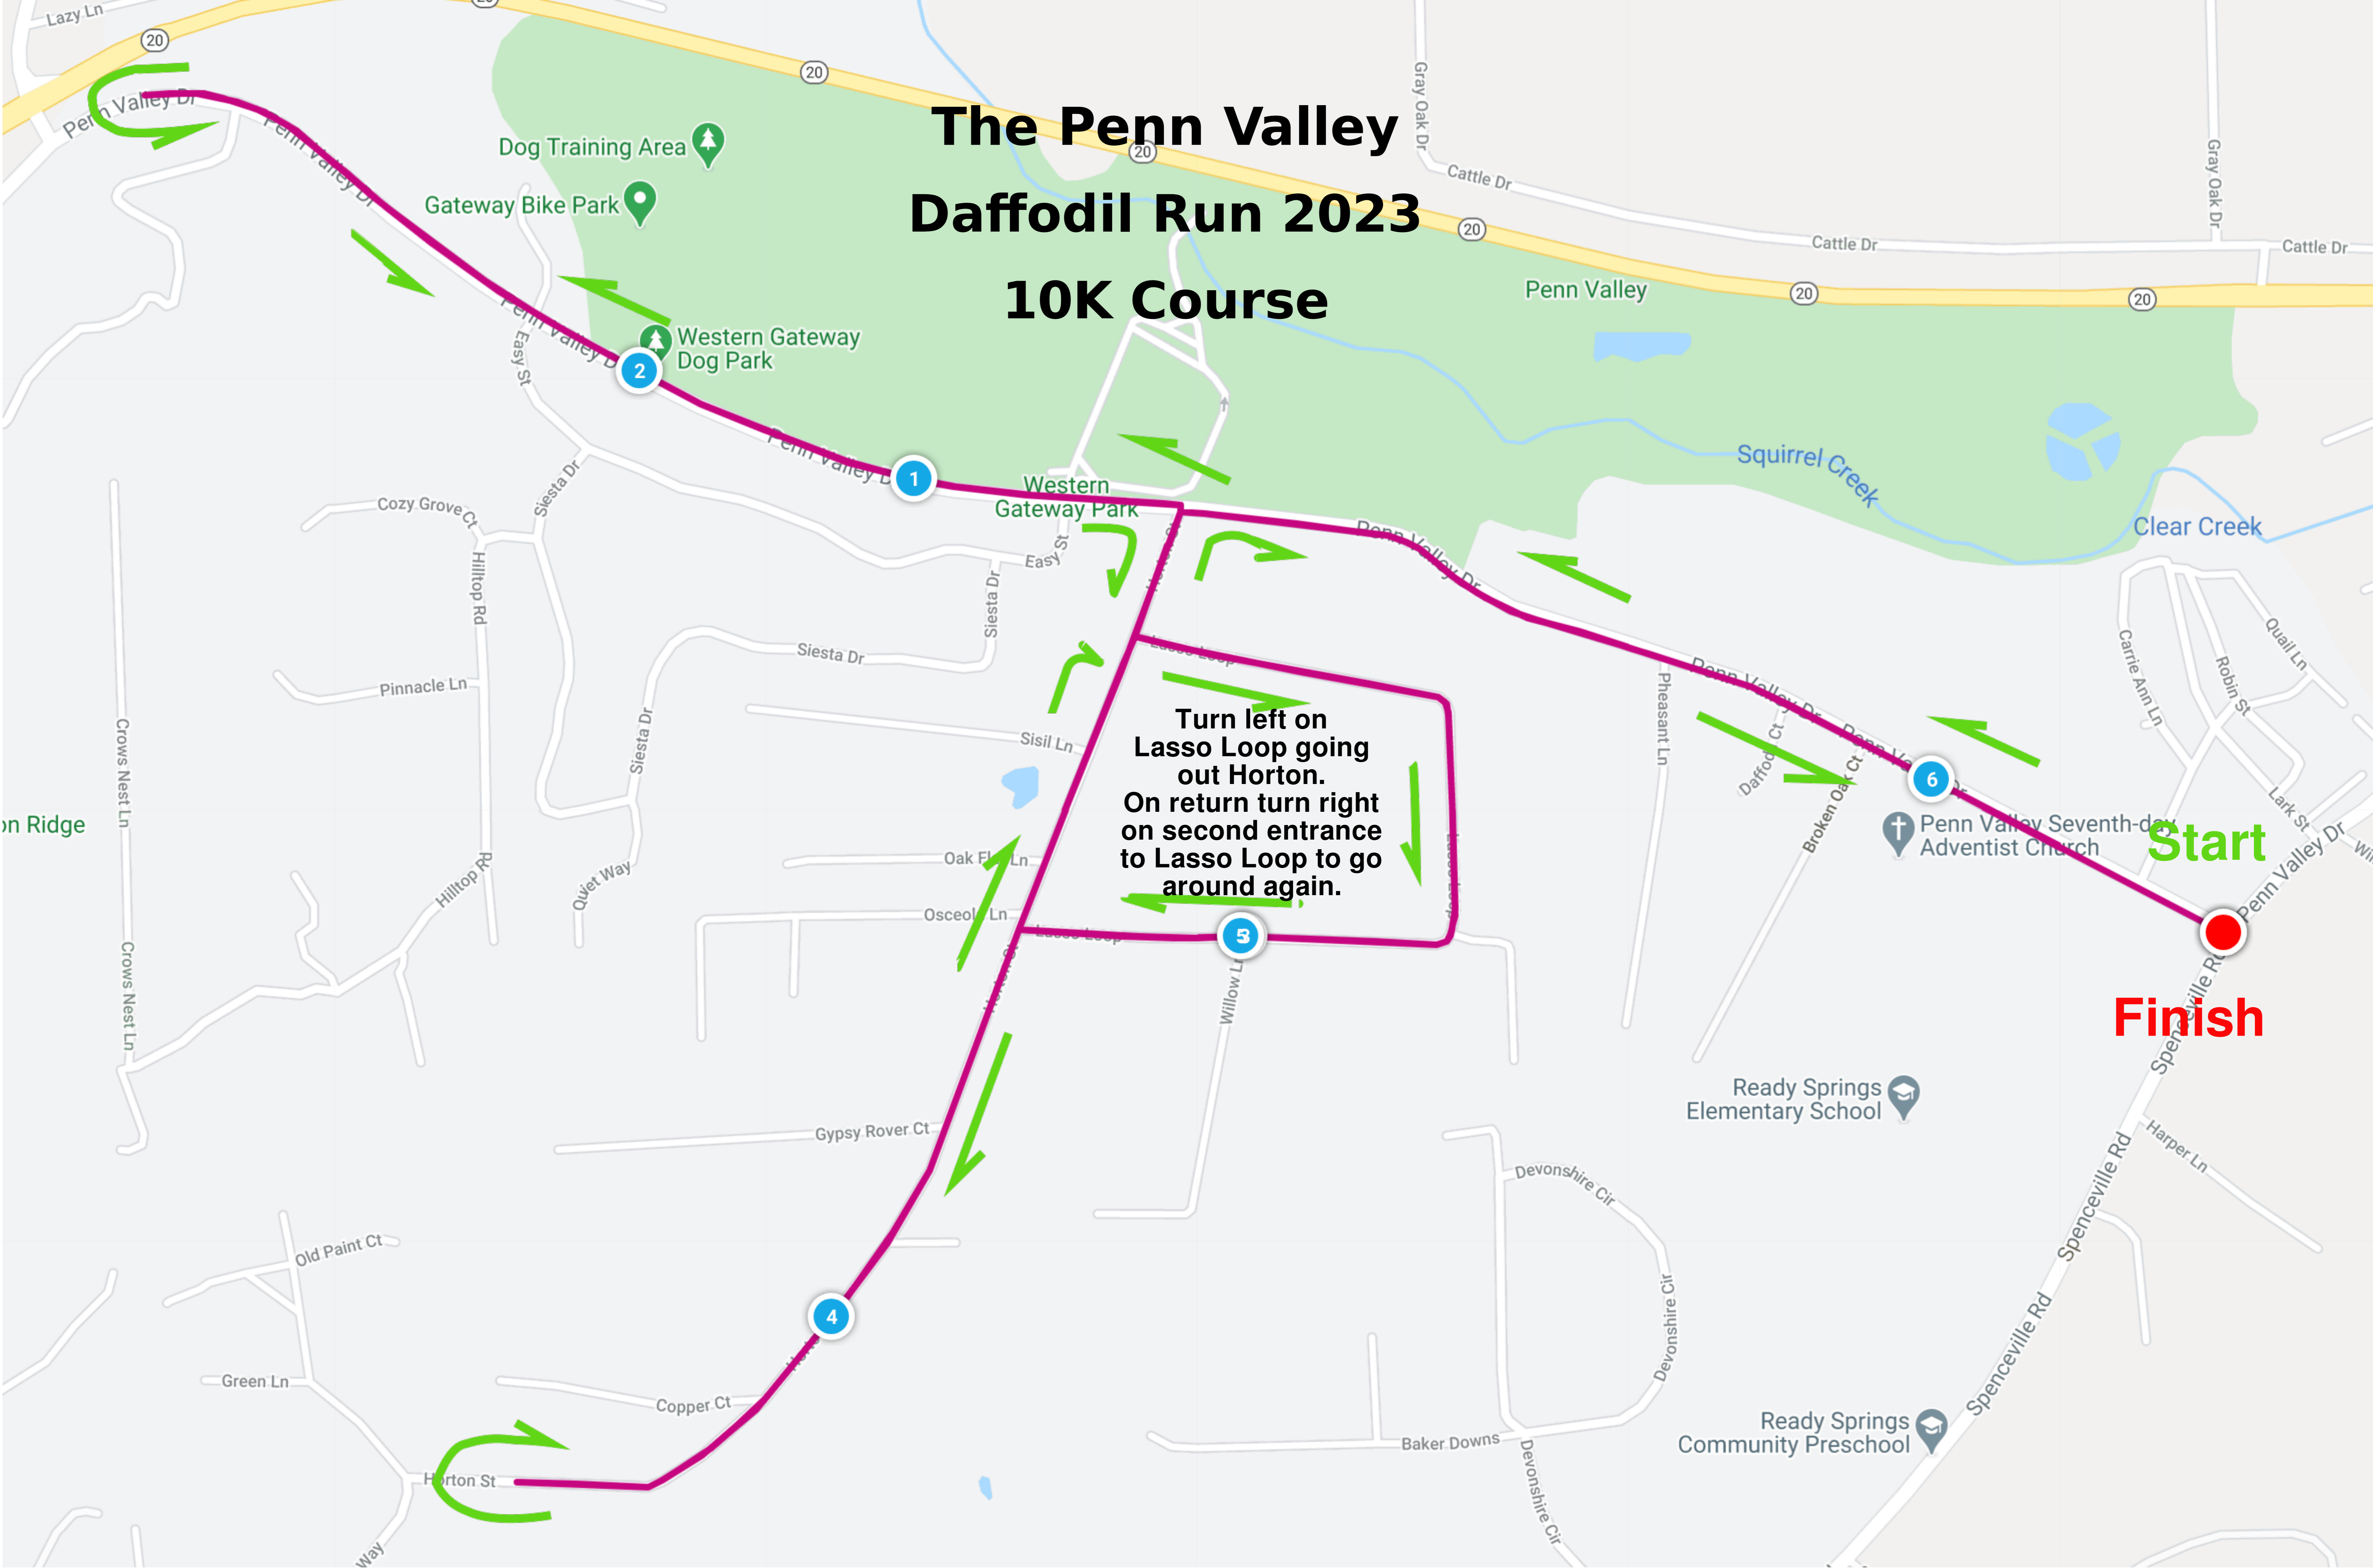

The Penn Valley Daffodil Run 2023 10K Course

Turn left on
Lasso Loop going
out Horton.
On return turn right
on second entrance
to Lasso Loop to go
around again.

Start

Finish

2

1

5

4

6

Dog Training Area

Gateway Bike Park

Western Gateway
Dog Park

Western
Gateway Park

Penn Valley

Squirrel Creek

Clear Creek

Penn Valley Seventh-day
Adventist Church

Ready Springs
Elementary School

Ready Springs
Community Preschool

20

20

20

20

20